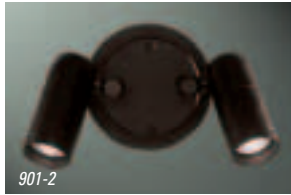

LUMIÈRE®

WESTWOOD 901

35W (max) per head
MR11 Halogen
Line Voltage w/ integral 12V transformer

FEATURES

- Integral 12V step-down transformer
- Machined housing, hood & stem, spun canopy
- Stainless steel hardware
- S.P.S. Siphon Protection System
- Holds up to 3 optical accessories
- UL / cUL listed
- Three (3) year warranty

901-2

Westwood 901

Westwood 901-2

SAMPLE NUMBER: 901-35MR11-120/12-BK

MODEL	SOURCE	VOLTS	FINISH	OPTIONS
901 1 fixture head	<i>Halogen</i> 35MR11 35W / MR11 / GU4	120/12	<i>Painted</i>	
901-2 2 fixture heads	12V integral transformer included <i>Lamp not included</i>		BK Black BZ Bronze CS City silver VE Verde WT White	DC D.C. bayonet base in lieu of GU4 bi-pin
			<i>Metal</i> NBR Brass NCP Copper	

WESTWOOD 903

50W (max) per head
MR16 Halogen
Line Voltage w/ integral 12V transformer

FEATURES

- Integral 12V step-down transformer
- Machined housing, hood & stem, spun canopy
- Stainless steel hardware
- S.P.S. Siphon Protection System
- Holds up to 3 optical accessories
- UL / cUL listed
- Three (3) year warranty

WESTWOOD 904

50W (max) per head
MR16 Halogen
Low Voltage (12V)

FEATURES

- Machined housing & hood, fabricated canopy
- Stainless steel hardware
- S.P.S. Siphon Protection System
- Holds up to 3 optical accessories
- UL / cUL listed
- Three (3) year warranty